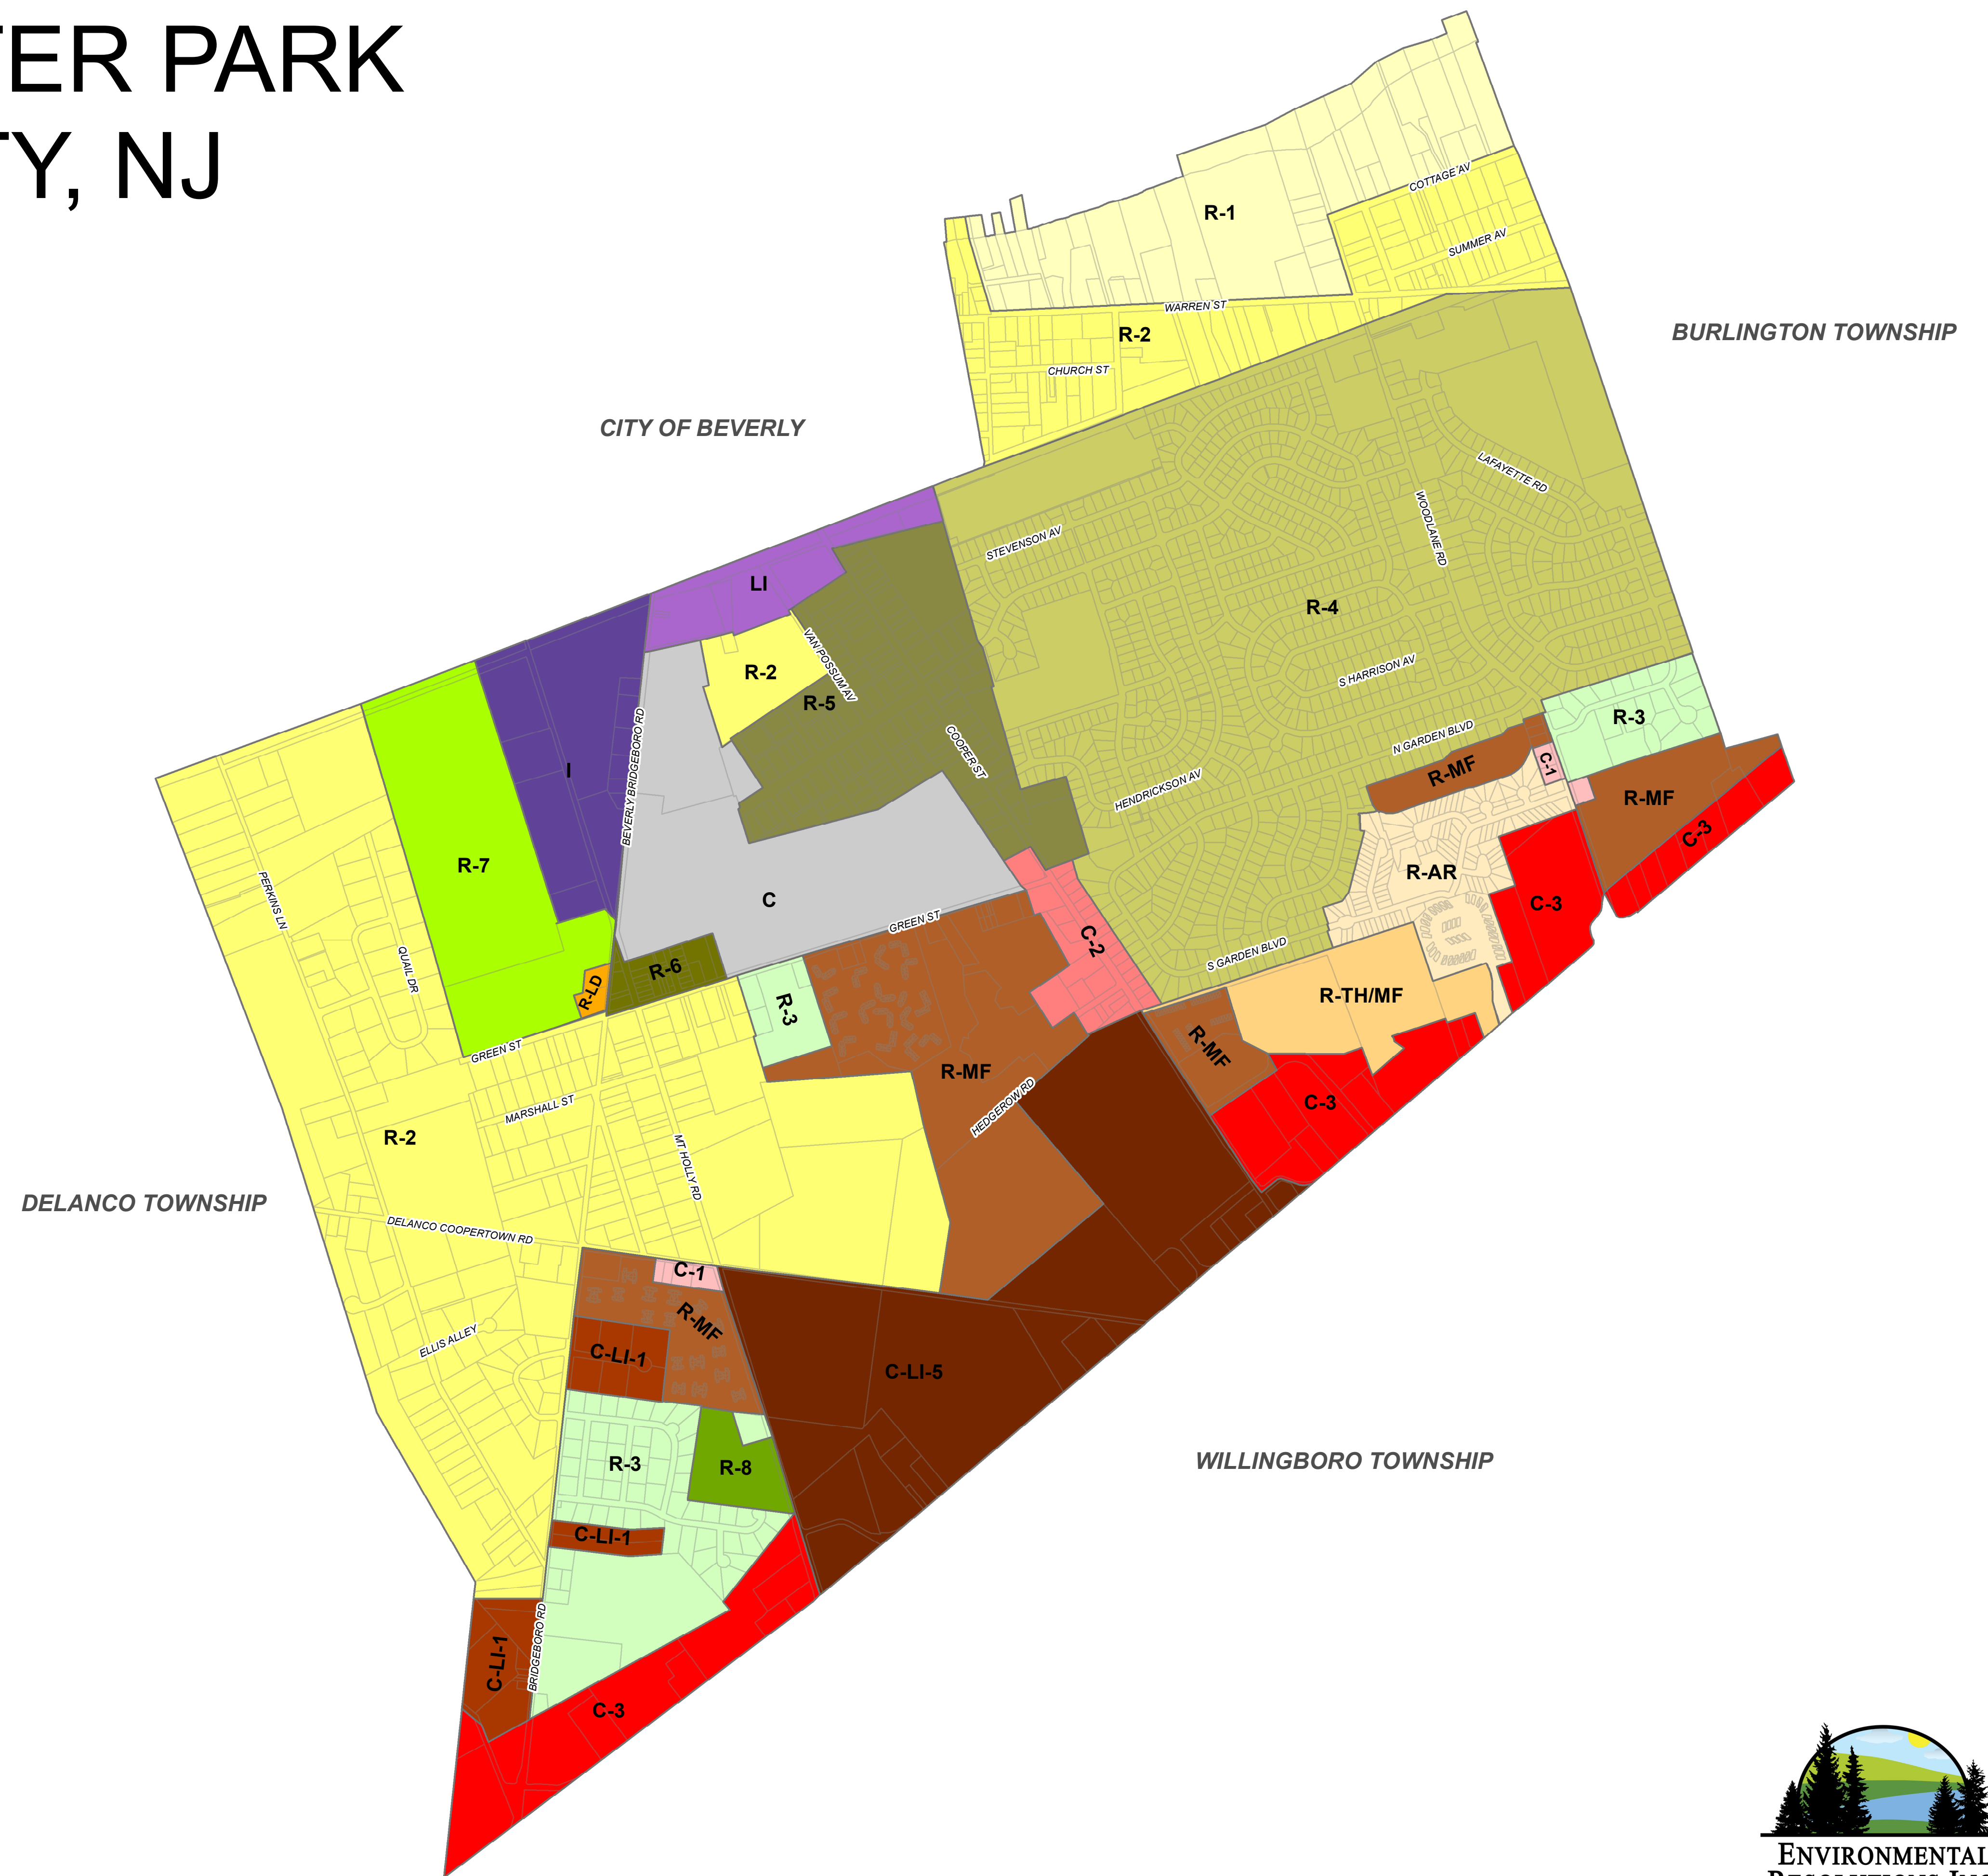

ZONING MAP

TOWNSHIP OF EDGEWATER PARK

BURLINGTON COUNTY, NJ

Legend

Edgewater Park Parcels

ZONING DISTRICTS

- C
- C-1
- C-2
- C-3
- C-LI-1
- C-LI-5
- I
- LI
- R-1
- R-2
- R-3
- R-4
- R-5
- R-6
- R-7
- R-8
- R-AR
- R-LD
- R-MF
- R-TH/MF

REVISED FEB. 2019 - C3 EXPANSION
 REVISED NOV. 2017 - CHANGED R-AR-1 TO R-TH/MF, C3 EXPANSION
 REVISED MAR. 2015 - ADDED R7 AND R8 ZONING DISTRICTS