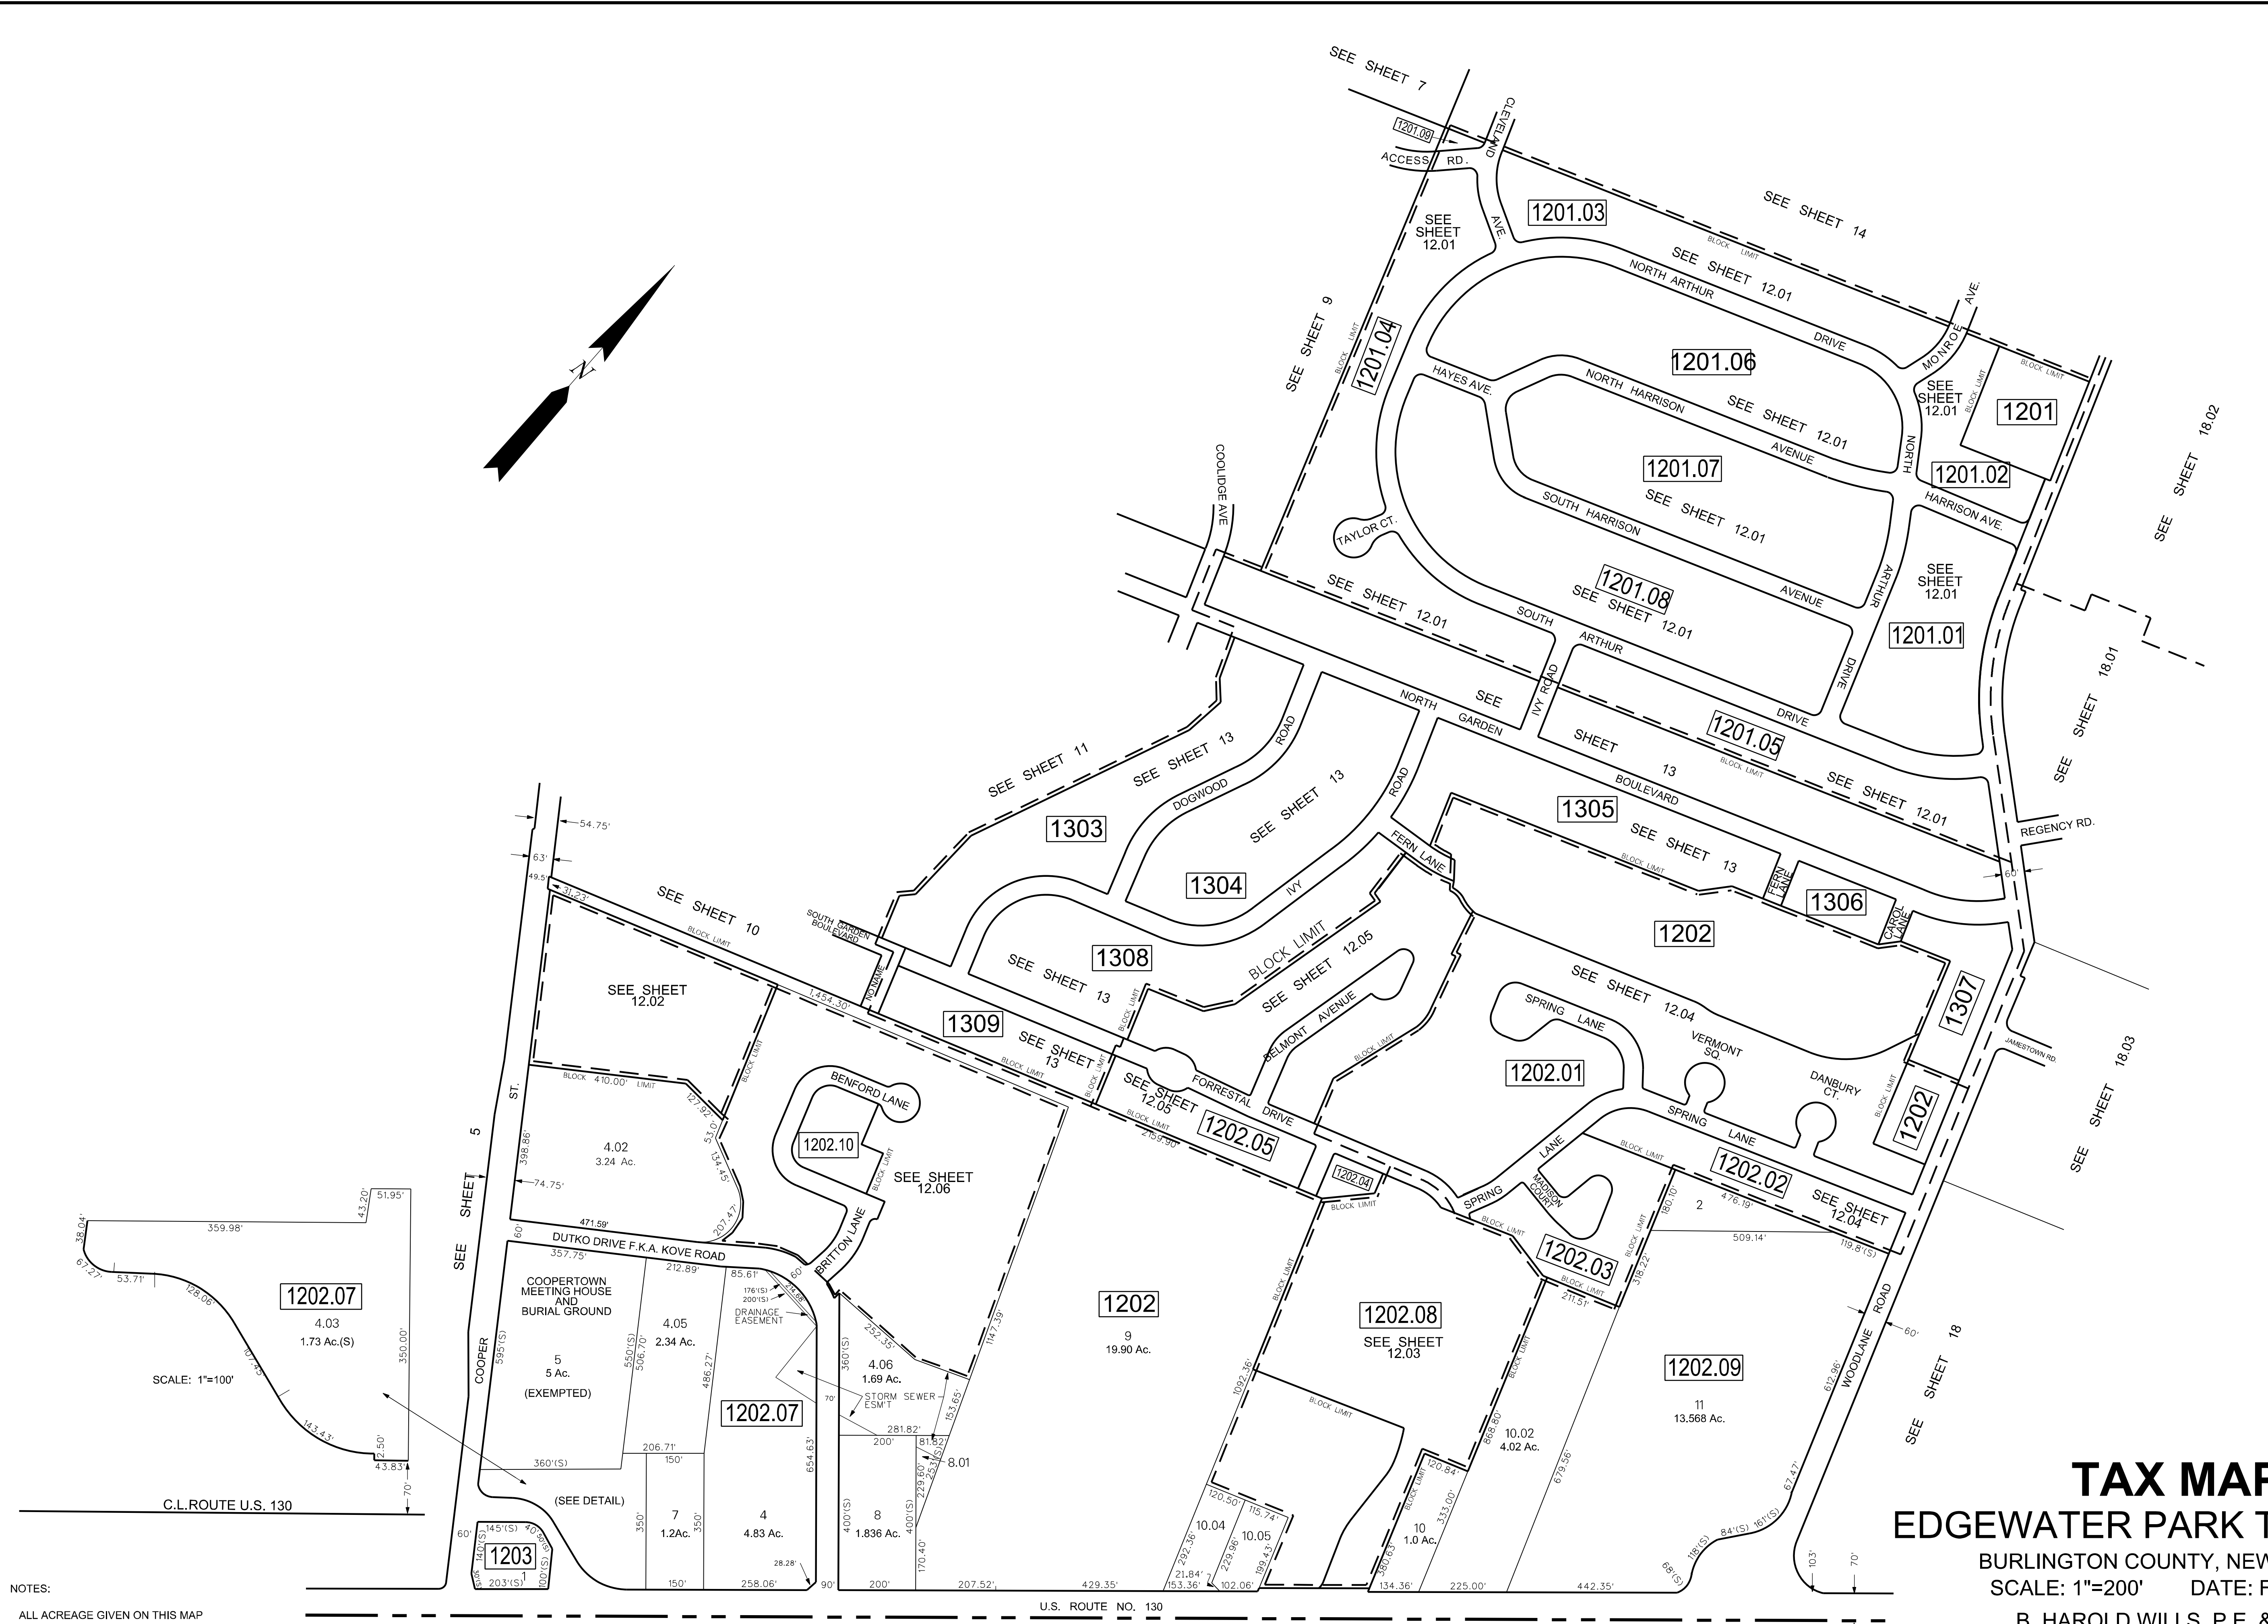

DATE	REVISION
12/21/16	REVISED BLOCK 1202
11-05-14	ADDED FOX RUN SUBDIVISION SHEET 12.06
10-21-08	DIGITIZED TAX MAP SHEET 18

NOTES:

ALL ACREAGE GIVEN ON THIS MAP DOES NOT INCLUDE ROAD AREAS.

THIS SHEET IS A DIGITIZED COPY OF THE TAX MAP ORIGINALLY PREPARED BY: B. HAROLD WILLS. THE ORIGINAL IS ON FILE IN THE OFFICE OF THE TOWNSHIP ENGINEER

TAX MAP

EDGEWATER PARK TOWNSHIP

BURLINGTON COUNTY, NEW JERSEY
 SCALE: 1"=200' DATE: FEB. 1960

B. HAROLD WILLS, P.E. & P.L.S.
 MT. HOLLY, NEW JERSEY

WILLINGBORO TOWNSHIP BURLINGTON COUNTY